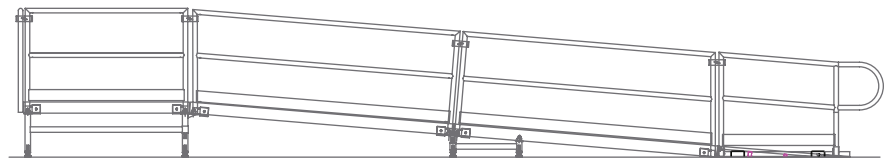

HANDICAP ACCESSIBLE RAMPS

Many venues and events require handicap accessible spaces, which is why Staging Concepts offers portable handicap accessible ramps to match up to its portable platforms. These ramps are available to match your stage height, whether it is fixed or adjustable. Additionally, Staging Concepts' handicap accessible ramps can be custom designed to meet the needs of the space. To make ramps compliant with ADA recommendations, Staging Concepts recommends and provides quadriple, slip resistant surface along with a continuous handrail.

**The following are example layouts for a 36" high Handicap Accessible Ramp matching up to a 36" high stage.*

Side A
Elevation View
36" high Handicap Accessible Ramp

Side B
Elevation View
36" high Handicap Accessible Ramp

Side C
Elevation View
36" high Handicap Accessible Ramp

56" high Handicap Accessible Ramp for 56" high Stage – actual photo