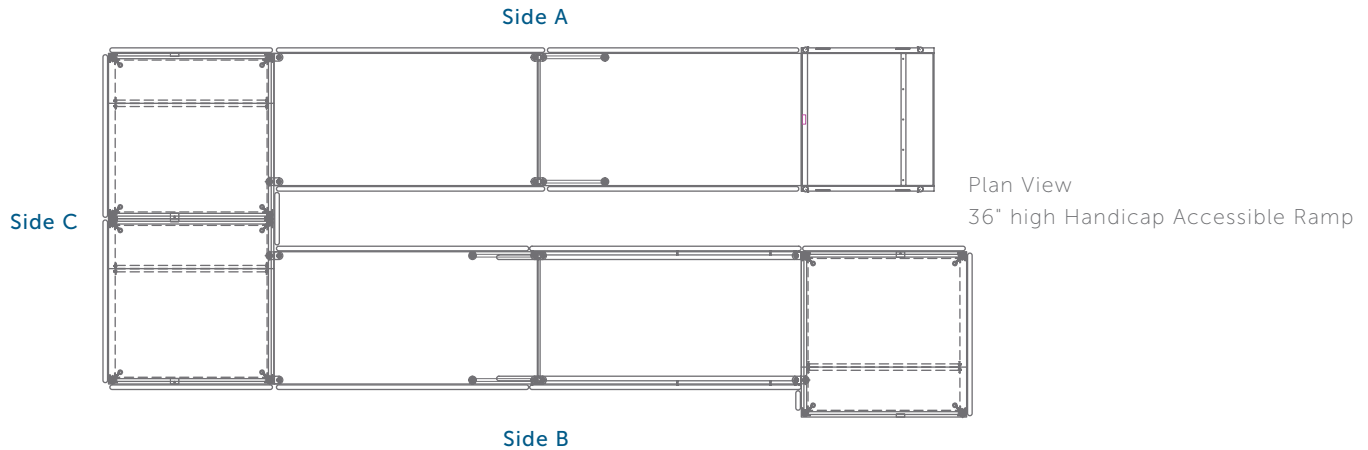

HANDICAP ACCESSIBLE RAMPS

Many venues and events require handicap accessible spaces, which is why Staging Concepts offers portable handicap accessible ramps to match up to its portable platforms. These ramps are available to match your stage height, whether it is fixed or adjustable. Additionally, Staging Concepts' handicap accessible ramps can be custom designed to meet the needs of the space. To make ramps compliant with ADA recommendations, Staging Concepts recommends and provides quadriple, slip resistant surface along with a continuous handrail.

**The following are example layouts for a 36" high Handicap Accessible Ramp matching up to a 36" high stage.*

Side A
Elevation View
36" high Handicap Accessible Ramp

Side B
Elevation View
36" high Handicap Accessible Ramp

Side C
Elevation View
36" high Handicap Accessible Ramp

56" high Handicap Accessible Ramp for 56" high Stage – actual photo