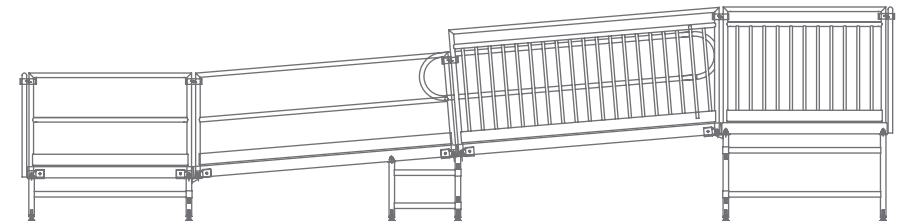

HANDICAP ACCESSIBLE RAMPS

Many venues and events require handicap accessible spaces, which is why Staging Concepts offers portable handicap accessible ramps to match up to its portable platforms. These ramps are available to match your stage height, whether it is fixed or adjustable. Additionally, Staging Concepts' handicap accessible ramps can be custom designed to meet the needs of the space. To make ramps compliant with ADA recommendations, Staging Concepts recommends and provides quadriple, slip resistant surface along with a continuous handrail.

**The following are example layouts for a 36" high Handicap Accessible Ramp matching up to a 36" high stage.*

Side A
Elevation View
36" high Handicap Accessible Ramp

Side B
Elevation View
36" high Handicap Accessible Ramp

Side C
Elevation View
36" high Handicap Accessible Ramp

56" high Handicap Accessible Ramp for 56" high Stage – actual photo